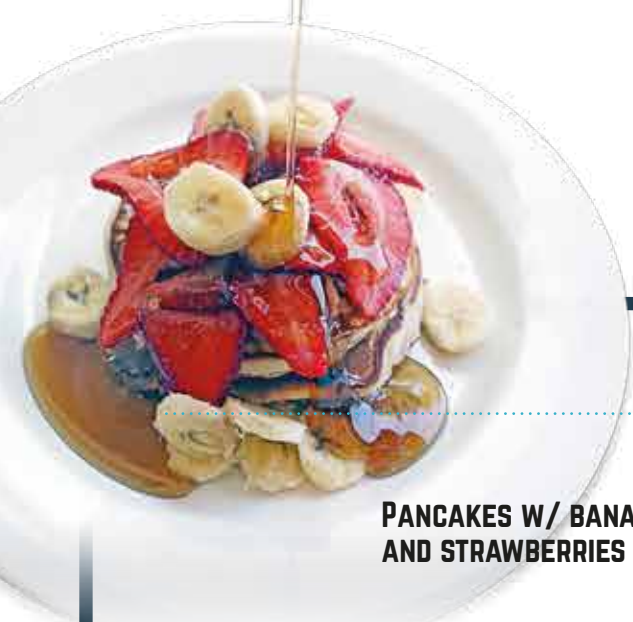

CHIFLEZ

LATIN FLAVORS

BREAKFAST

FULL

MENU

PANCAKES W/ BANANA AND STRAWBERRIES $12

CHEDDAR AND MOZARELLA OMELETTE W/ BACON & A FRESH ROLL $13

CON EL CAFE